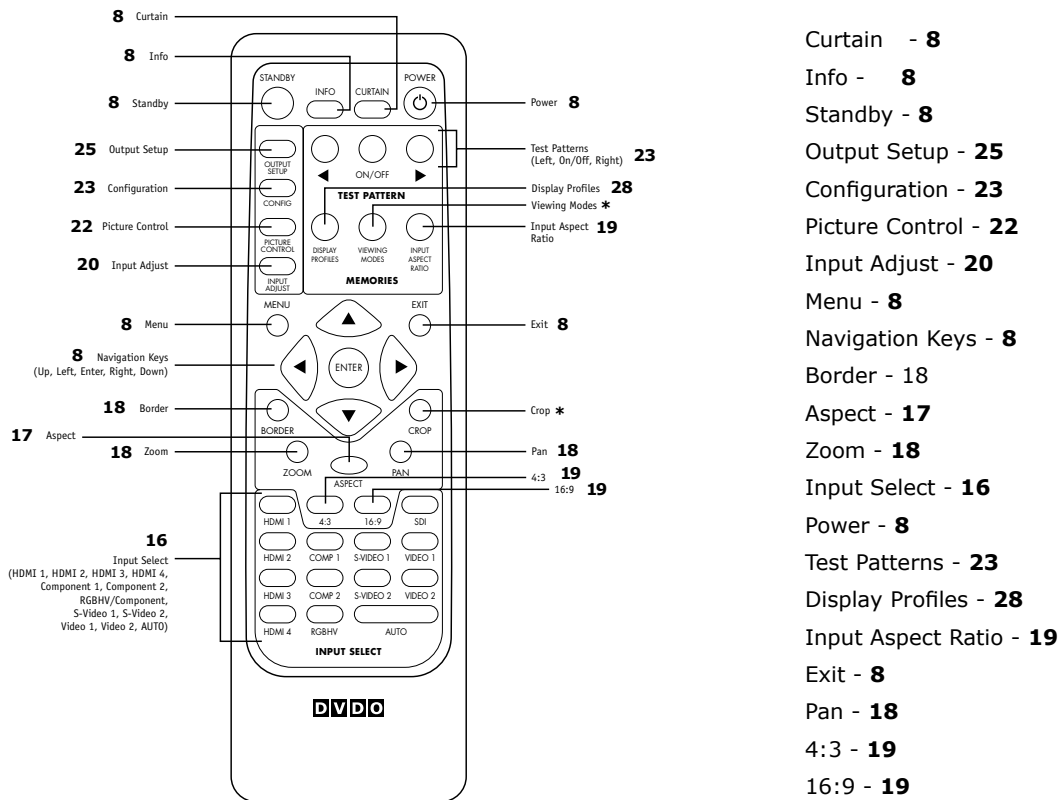

Addendum to iScan VP30 Owner's Manual

Page 5:

Note: The labels for the 'Status LED', 'IR Window' and 'Navigation Keys' are omitted or are incorrect in the printed manual.

Page 7:

Some of the page numbers are incorrect. Please refer to these page numbers for more info about the functionality of these buttons:

Page 25:

Two output resolutions have the incorrect vertical resolution in the printed manual, the correct output resolutions are:

Horizontal Resolution	Vertical Resolution	Scan Type	Sync Signal Line	Sync Signal Type	Color Space
1366	768	P	H-V-	-	RGB
1280	768	P	H-V-	-	RGB