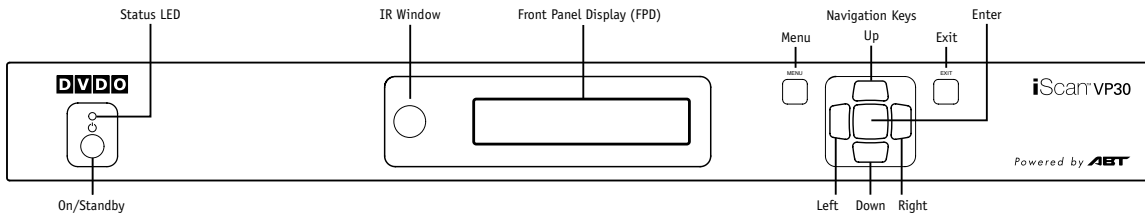

Addendum to iScan VP30 Owner's Manual

Page 5:

Note: The labels for the 'Status LED', 'IR Window' and 'Navigation Keys' are omitted or are incorrect in the printed manual.

Page 7:

Some of the page numbers are incorrect. Please refer to these page numbers for more info about the functionality of these buttons:

Page 25:

Two output resolutions have the incorrect vertical resolution in the printed manual, the correct output resolutions are:

Horizontal Resolution	Vertical Resolution	Scan Type	Sync Signal Line	Sync Signal Type	Color Space
1366	768	P	H-V-	-	RGB
1280	768	P	H-V-	-	RGB